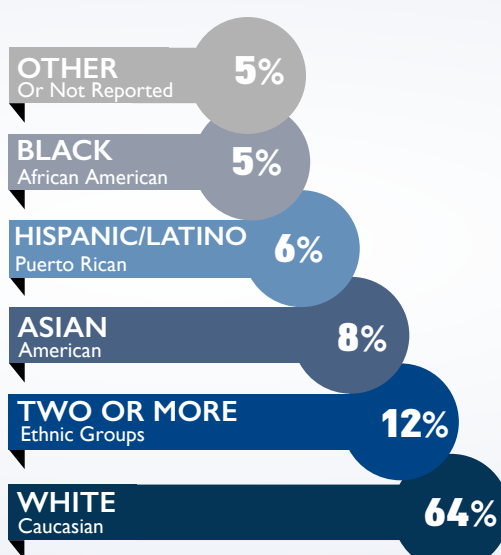

Incoming Class Profile 2017-18

Seton Hall Law School

1829

APPLICATIONS
Number of applications received

194

MATRICULANTS
Day 153 Weekend 46

509

ENROLLED
Total Enrolled (J.D., LL.M., M.S.J.)

AGE

ETHNICITY

GENDER

34% DIRECTLY FROM COLLEGE

12% WITH ADVANCED DEGREES

105 UNDERGRADUATE COLLEGES/UNIVERSITIES REPRESENTED

19 STATES Represented

LSAT / GPA