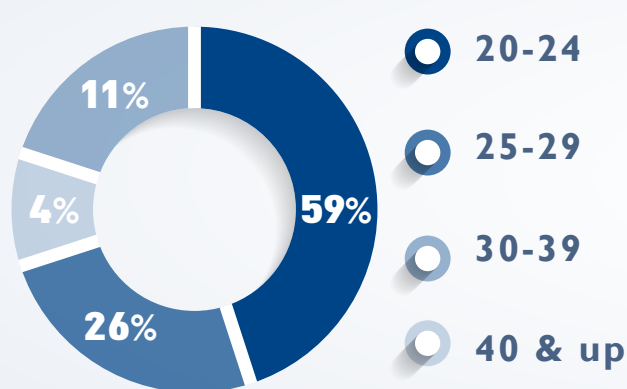

Incoming Class Profile 2017-18

Seton Hall Law School

1829

APPLICATIONS
Number of applications received

194

MATRICULANTS
Day 153 Weekend 46

509

ENROLLED
Total Enrolled (J.D., LL.M., M.S.J.)

AGE