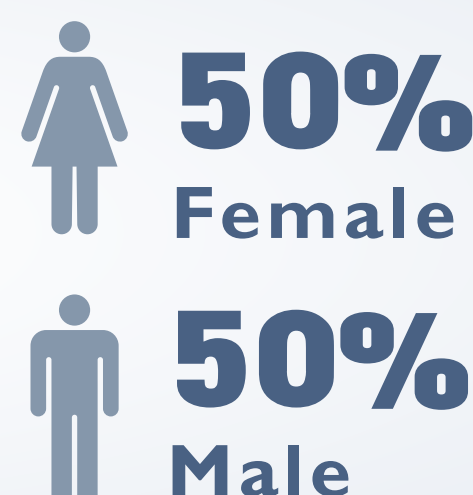

GENDER

34% DIRECTLY FROM COLLEGE

12% WITH ADVANCED DEGREES

105 UNDERGRADUATE COLLEGES/UNIVERSITIES REPRESENTED

19 STATES Represented