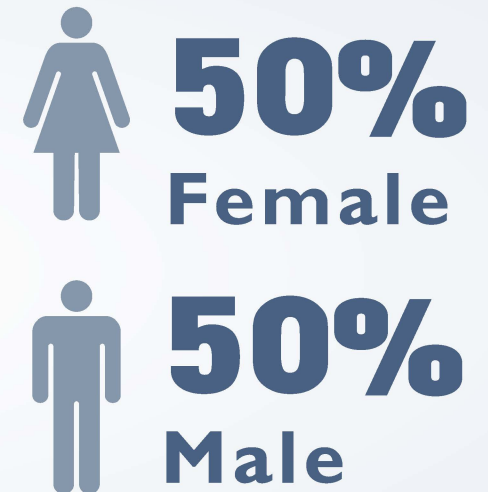

Incoming Class Profile 2017-18

Diversity at Seton Hall Law School

AGE

ETHNICITY

GENDER

34% DIRECTLY FROM COLLEGE

12% WITH ADVANCED DEGREES

105 UNDERGRADUATE COLLEGES/UNIVERSITIES REPRESENTED

19 STATES Represented