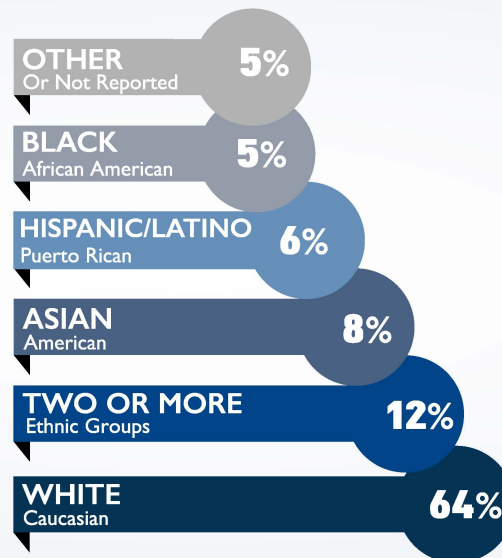

Incoming Class Profile 2017-18

Diversity at Seton Hall Law School

AGE

ETHNICITY

GENDER

34% DIRECTLY FROM COLLEGE

12% WITH ADVANCED DEGREES

105 UNDERGRADUATE COLLEGES/UNIVERSITIES REPRESENTED

19 STATES Represented