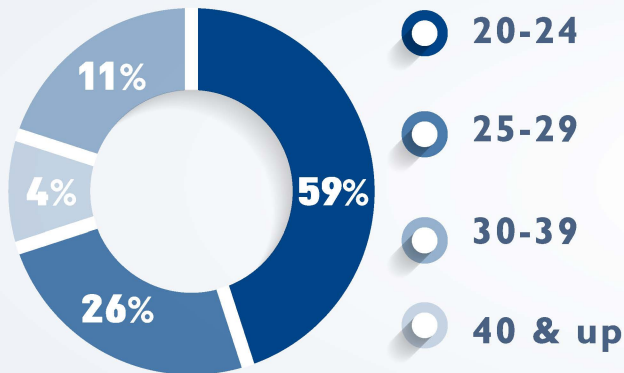

Incoming Class Profile 2017-18

Diversity at Seton Hall Law School

AGE

ETHNICITY

GENDER

34% DIRECTLY FROM COLLEGE

12% WITH ADVANCED DEGREES

105 UNDERGRADUATE COLLEGES/UNIVERSITIES REPRESENTED

19 STATES Represented